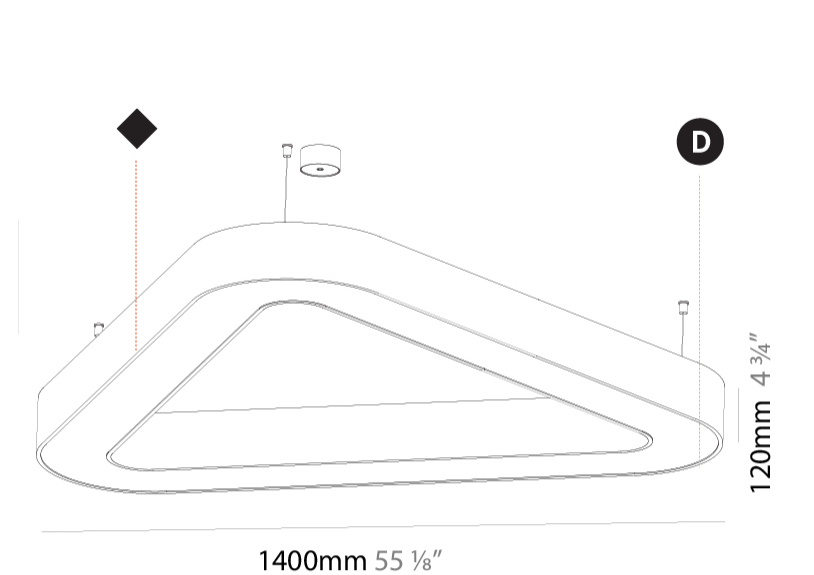

GENERAL

Series: Glorious
Subseries: Glorious Victory
Brand: Prolicht
Division: Architectural
Mounting Type: Suspension
Mounting Location: Ceiling
Subcategory: Ambient

PHYSICAL

Shape: Abstract
Length (mm): 1400
Length (in): 55 1/8
Width (mm): 1400
Width (in): 55 1/8
Height (mm): 120
Height (in): 4 3/4
Max. Overall Height (mm): 2120
Max. Overall Height (in): 83 7/16
Light Distribution: Direct
Weight (kg): 13.892
Weight (lbs): 30.56
Diffuser: PMMA - Opal or Micro-Prism
Fixture Finish: SSR / BKV / CWI / CRY / HAB / LAG / UFT / ITA / RUA / RUR / MIC / FTG / MYG / TWT / LOD / PUS / FRO / FUP / KIA / POP / BLS / SPG / MEY / GOH / GUM / CHC / COM / ABZ / JAG / OBR / MOS / ROR
Fixture Material: Aluminum

ELECTRICAL

Lamp Type: LED (Zhaga Standard)
Input Wattage (W): 60
Total Output Wattage (W): 48 / 38.4 (3500K)
Dimming: Non-Dimming / Phase Dimming (120Vac only) / 0-10V Dimming
Driver Included: Yes
Driver Location: Integrated
Driver Type: Constant Current - 120 / 277Vac
Driver Class: Class 2
Input Voltage (V): 120 - 277
Constant Current (MA): 350 / 1200 (3500K)

LED

Color Temperature (°K): 3000 / 3500 / 4000
Max. Delivered Lumen (lm): 5540 / 5733 / 5850
CRI: >80 CRI
Efficiency (%): 0.65
Lamp Life (hrs): 50000

OPTICAL

RATINGS AND CERTIFICATIONS

Certified By: Certified for North American Standards
IP rating: IP20